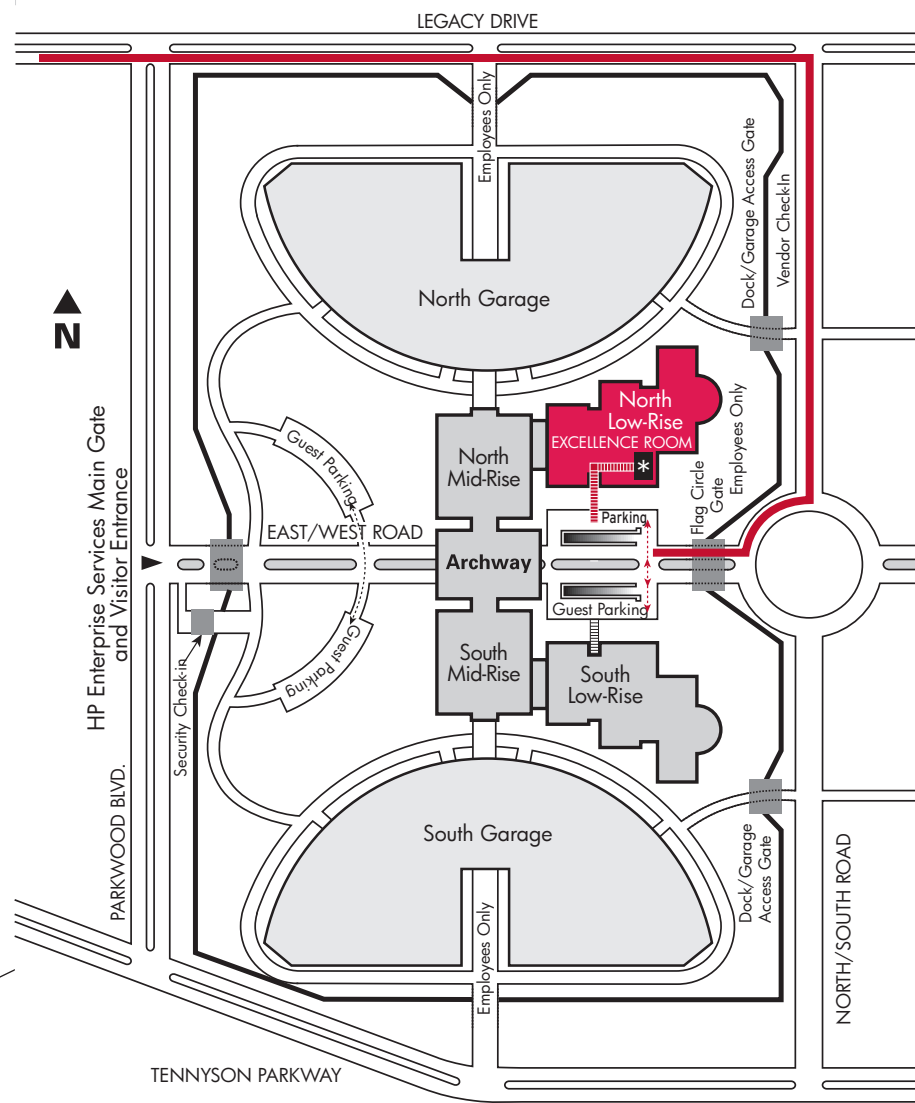

HP ENTERPRISE SERVICES CENTRE BUILDING

HP Enterprise Services, 5400 Legacy Drive, Plano, TX 75024

972 605 6000

Take the Dallas North Tollway North to Legacy. Exit and turn right on Legacy. Cross Parkwood Blvd. and turn right at the second entrance into the campus. Go right at the flagpoles and right again at the security entrance into the HP Enterprise Services Centre. After security clearance, Visitor/Guest parking is on the left and right sides of the building.